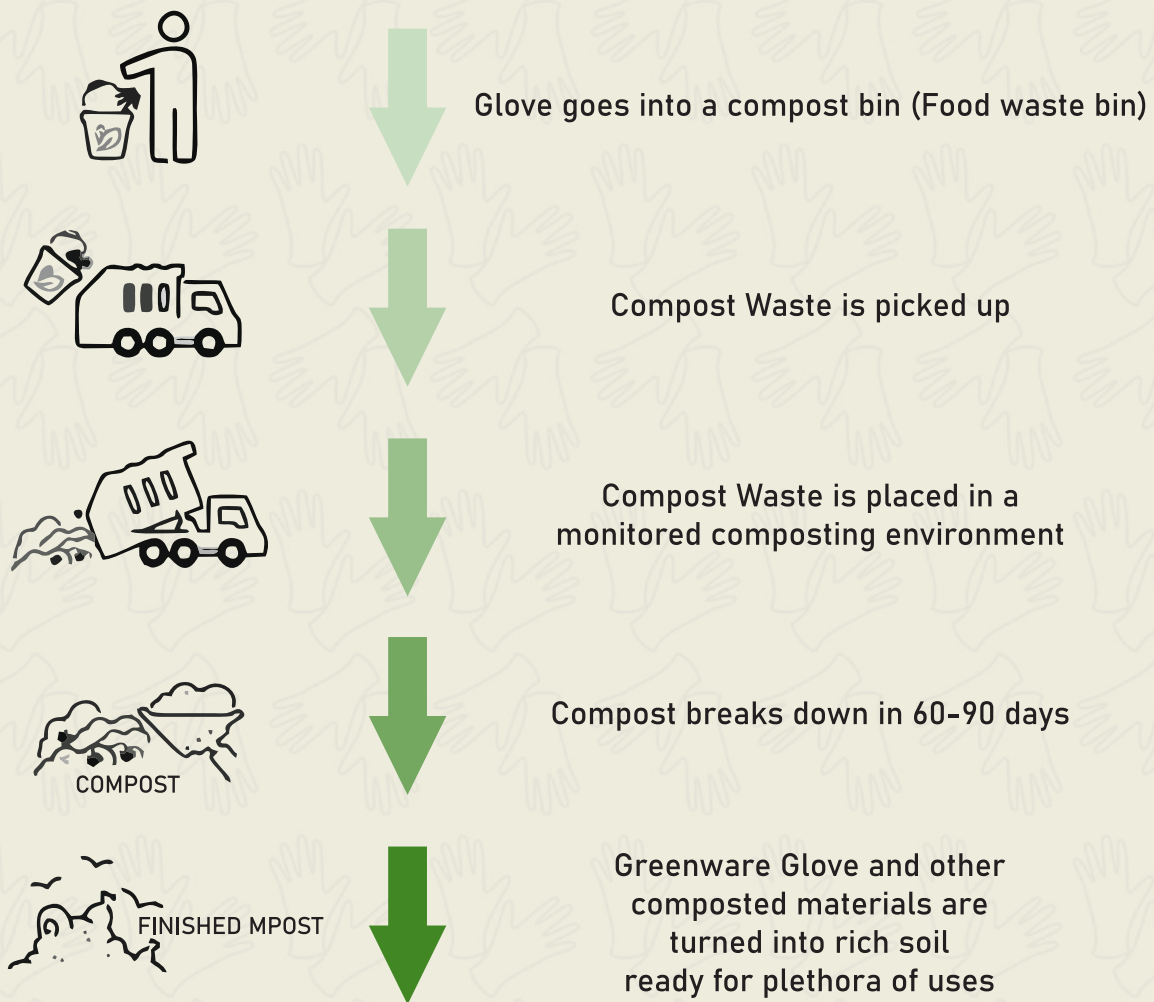

GUIDE TO UNDERSTANDING COMPOSTABLE GLOVES

Plastic pollution is a menace and we need to stand up against it. No doubt, India is taking some efforts to recycle but unfortunately, these current effort are not enough to offset the growing amount of waste being produced. With no increased effort, this plastic waste is expected to triple by 2060.

Thus, even small eco-friendly changes too can make big waves. And this is where compostable gloves come in !

What are Compostable Gloves ?

THE RESULT

Greenware Glove and other composted materials are turned into rich soil ready for a plethora of uses